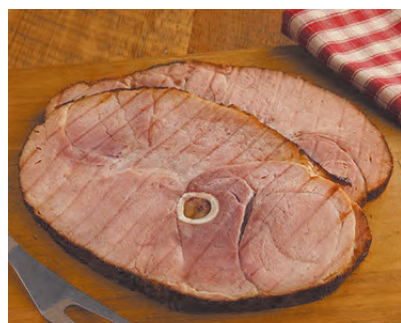

www.FellureFoods.com

Prestige
Ham Steaks
\$2.99
 Per Pound

Sugardale
**Diced or
 Cubed Ham**
2/8 3
 8 Oz. Selected Varieties

Oscar Mayer
Fun Packs
2/8 5
 3.2-10.7 Oz. Selected Varieties

Johnsonville
**Smoked Sausage
 or Brats**
2/8 6
 12-14 Oz. Selected Varieties